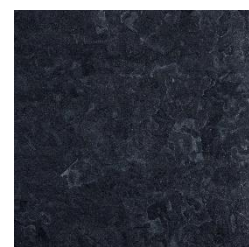

UNAKITE

ALMALEATHER

Product	Unakite
Application	Furniture, Wall Covering, Handrails, Bags and accessories
Content	Cow Leather offcuts
Tile Size	300 x 300 mm
Thickness	1.1 – 1.3 mm
Weight	100 gm per sqft
Grain	Corrected
Texture	Nubuck
Tannage	Full Chrome
Dye	Aniline
Finish	Nubuck
Industry	Contract, Residential, Hospitality
Certifications	FR treatable
Minimum Order Quantity	100 panels
Custom	Custom colours are available on request

COLLECTION

Citrine

Olivine

Indigo

Emerald

Onyx

Forest

Army

Topaz

Rainbow

Unakite

Red Jasper

Tiger eye