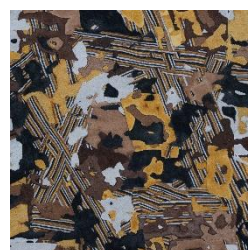

**RAINBOW**

---

**ALMA**LEATHER

<b>Product</b>	Rainbow
<b>Application</b>	Furniture, Wall Covering, Handrails, Bags and accessories
<b>Content</b>	Cow Leather offcuts
<b>Tile Size</b>	300 x 300 mm
<b>Thickness</b>	1.1 – 1.3 mm
<b>Weight</b>	100 gm per sqft
<b>Grain</b>	Corrected
<b>Texture</b>	Nubuck
<b>Tannage</b>	Full Chrome
<b>Dye</b>	Aniline
<b>Finish</b>	Nubuck
<b>Industry</b>	Contract, Residential, Hospitality
<b>Certifications</b>	FR treatable
<b>Minimum Order Quantity</b>	100 panels
<b>Custom</b>	Custom colours are available on request

# COLLECTION

Citrine

Olivine

Indigo

Emerald

Onyx

Forest

Army

Topaz

Rainbow

Unakite

Red Jasper

Tiger eye