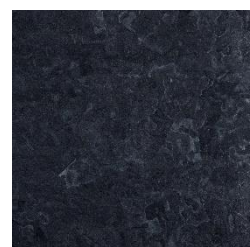

**RAINBOW**

---

**ALMA**LEATHER

<b>Product</b>	Rainbow
<b>Application</b>	Furniture, Wall Covering, Handrails, Bags and accessories
<b>Content</b>	Cow Leather offcuts
<b>Tile Size</b>	300 x 300 mm
<b>Thickness</b>	1.1 – 1.3 mm
<b>Weight</b>	100 gm per sqft
<b>Grain</b>	Corrected
<b>Texture</b>	Nubuck
<b>Tannage</b>	Full Chrome
<b>Dye</b>	Aniline
<b>Finish</b>	Nubuck
<b>Industry</b>	Contract, Residential, Hospitality
<b>Certifications</b>	FR treatable
<b>Minimum Order Quantity</b>	100 panels
<b>Custom</b>	Custom colours are available on request

# COLLECTION

Citrine

Olivine

Indigo

Emerald

Onyx

Forest

Army

Topaz

Rainbow

Unakite

Red Jasper

Tiger eye