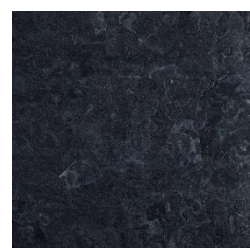

INDIGO

ALMALEATHER

Product	Indigo
Application	Furniture, Wall Covering, Handrails, Bags and accessories
Content	Cow Leather offcuts
Tile Size	300 x 300 mm
Thickness	1.1 – 1.3 mm
Weight	100 gm per sqft
Grain	Corrected
Texture	Nubuck
Tannage	Full Chrome
Dye	Aniline
Finish	Nubuck
Industry	Contract, Residential, Hospitality
Certifications	FR treatable
Minimum Order Quantity	100 panels
Custom	Custom colours are available on request

COLLECTION

Citrine

Olivine

Indigo

Emerald

Onyx

Forest

Army

Topaz

Rainbow

Unakite

Red Jasper

Tiger eye