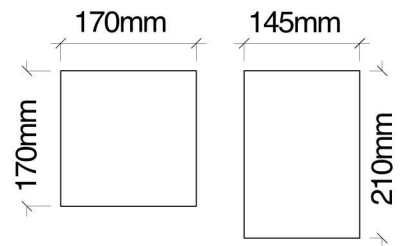

## Layouts

## Size

170mm x 170mm  
145mm x 210mm

## Details

Customization

Can be customized in different sizes