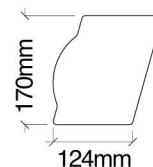

Layouts

Size

124 mm x 170 mm

Details

Customization

Can be customized in different sizes

COLOR BASE

VEGTAN