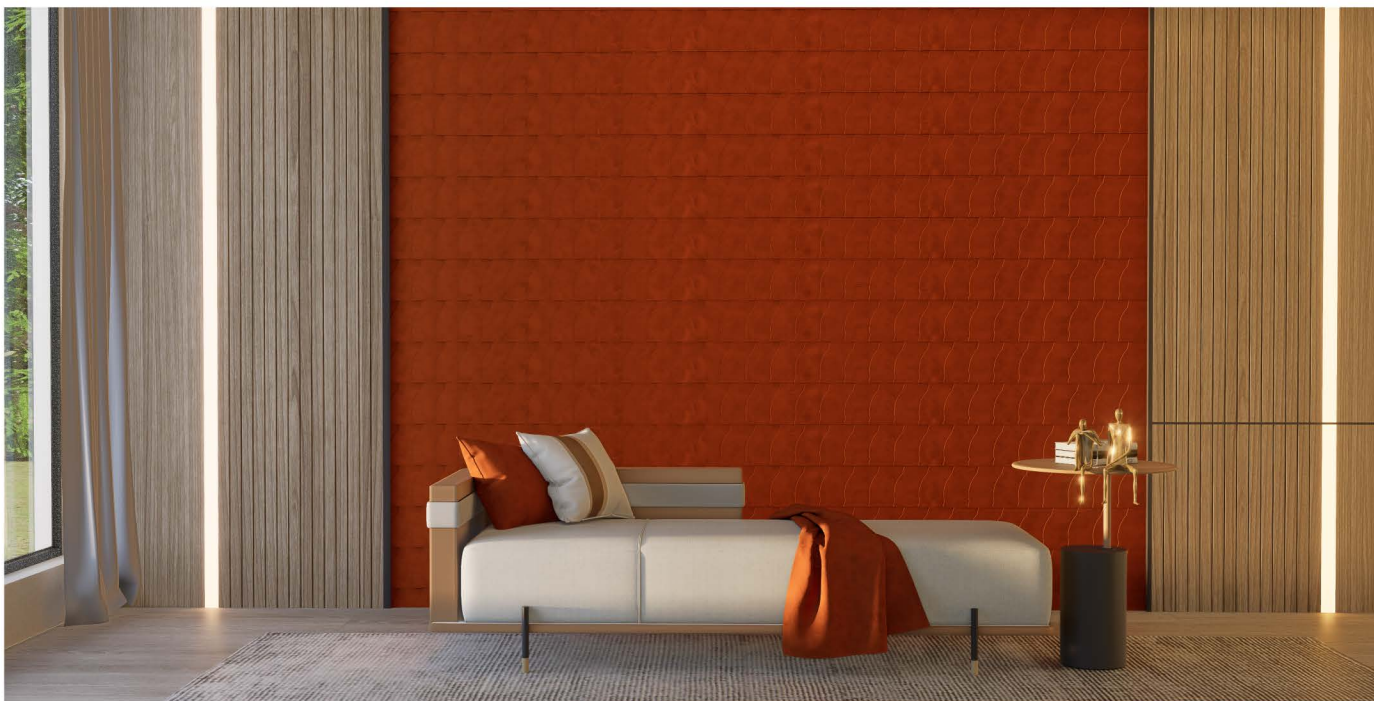

SERAPHINA

With a structured, handcrafted design, Seraphina merges durability and style. Its carefully crafted details bring a unique character, making it a versatile choice for interiors that prioritize strength and aesthetics.

Layouts

Size

124 mm x 170 mm

Details

Customization

Can be customized in different sizes

COLOR BASE

VEGTAN