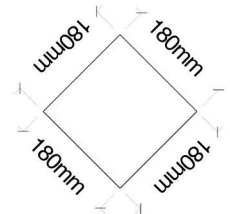

PEBBLE RIDGE

With a natural, earthy palette, Shingles brings a touch of rustic charm, ideal for creating warm, welcoming spaces.

Layouts

Size

180 mm each side

Details

Customization

Can be customized in different sizes