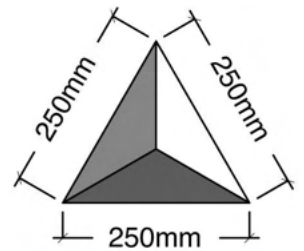

Layouts

Size

250x250x250mm

Details

Customization

Can be customized in different sizes

ABRUZZI

Airforce Blue