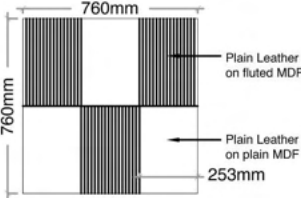

LUMINARA

A dynamic blend of materials, Luminara combines the natural warmth of leather for a bold, modern aesthetic.

Layout

Size

760x760mm

Details

Customization Can be customized in different sizes

ABRUZZI