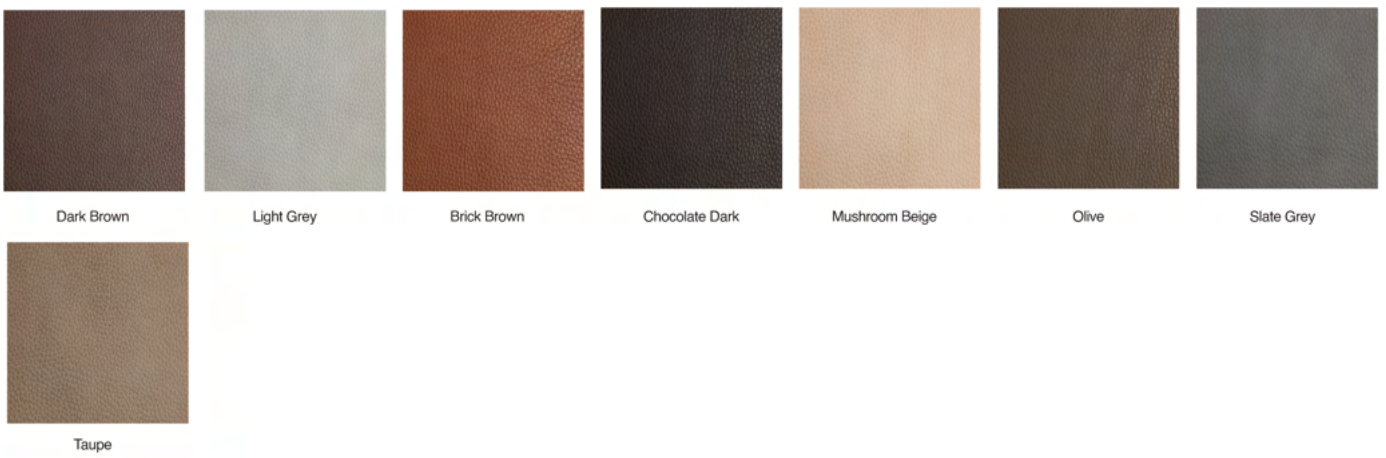

Beige Cream

Black

Bone

Brick Brown

Brown

Chocolate

Claret Brown

Clay Brown

Corn Silk

Cream

Dark Taupe

Forest

Golden Yellow

LUX

MILAN

MINERALE

Almond

Beige

Black

Burgundy

Cream

Deep Tan

Fern

Graphite