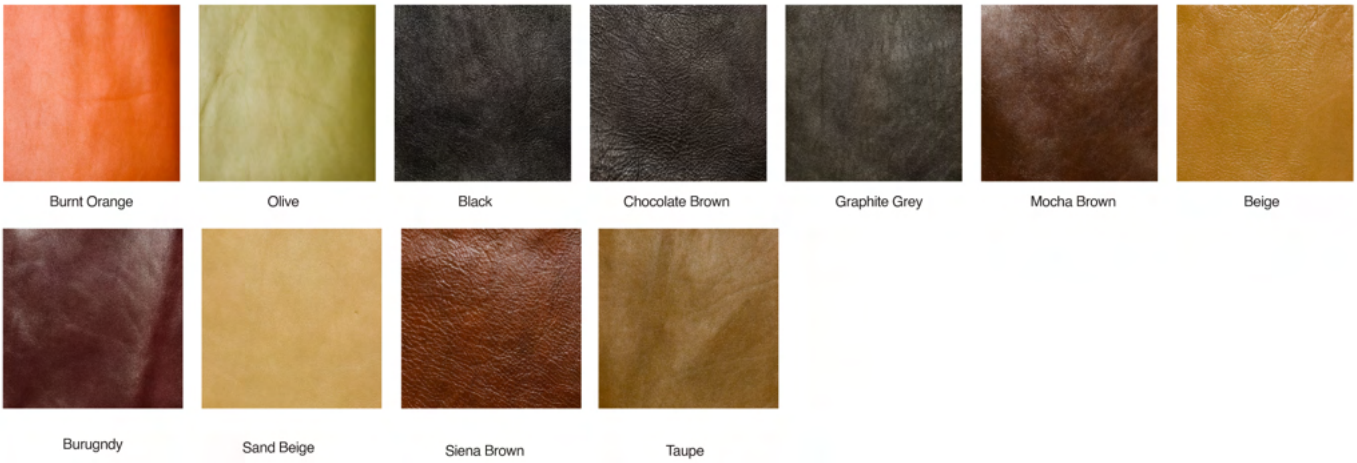

Pale Blue

Parchment

Quartz

Rose

Sage

Tan

LIVORNO

Aubergine Brown

Beige Cream

Black

Bone

Brick Brown

Brown

Chocolate

Claret Brown

Clay Brown

Corn Silk

Cream

Dark Taupe

Forest

Golden Yellow

LUX

MILAN

MINERALE

Almond

Beige

Black

Burgundy

Cream

Deep Tan

Fern

Graphite