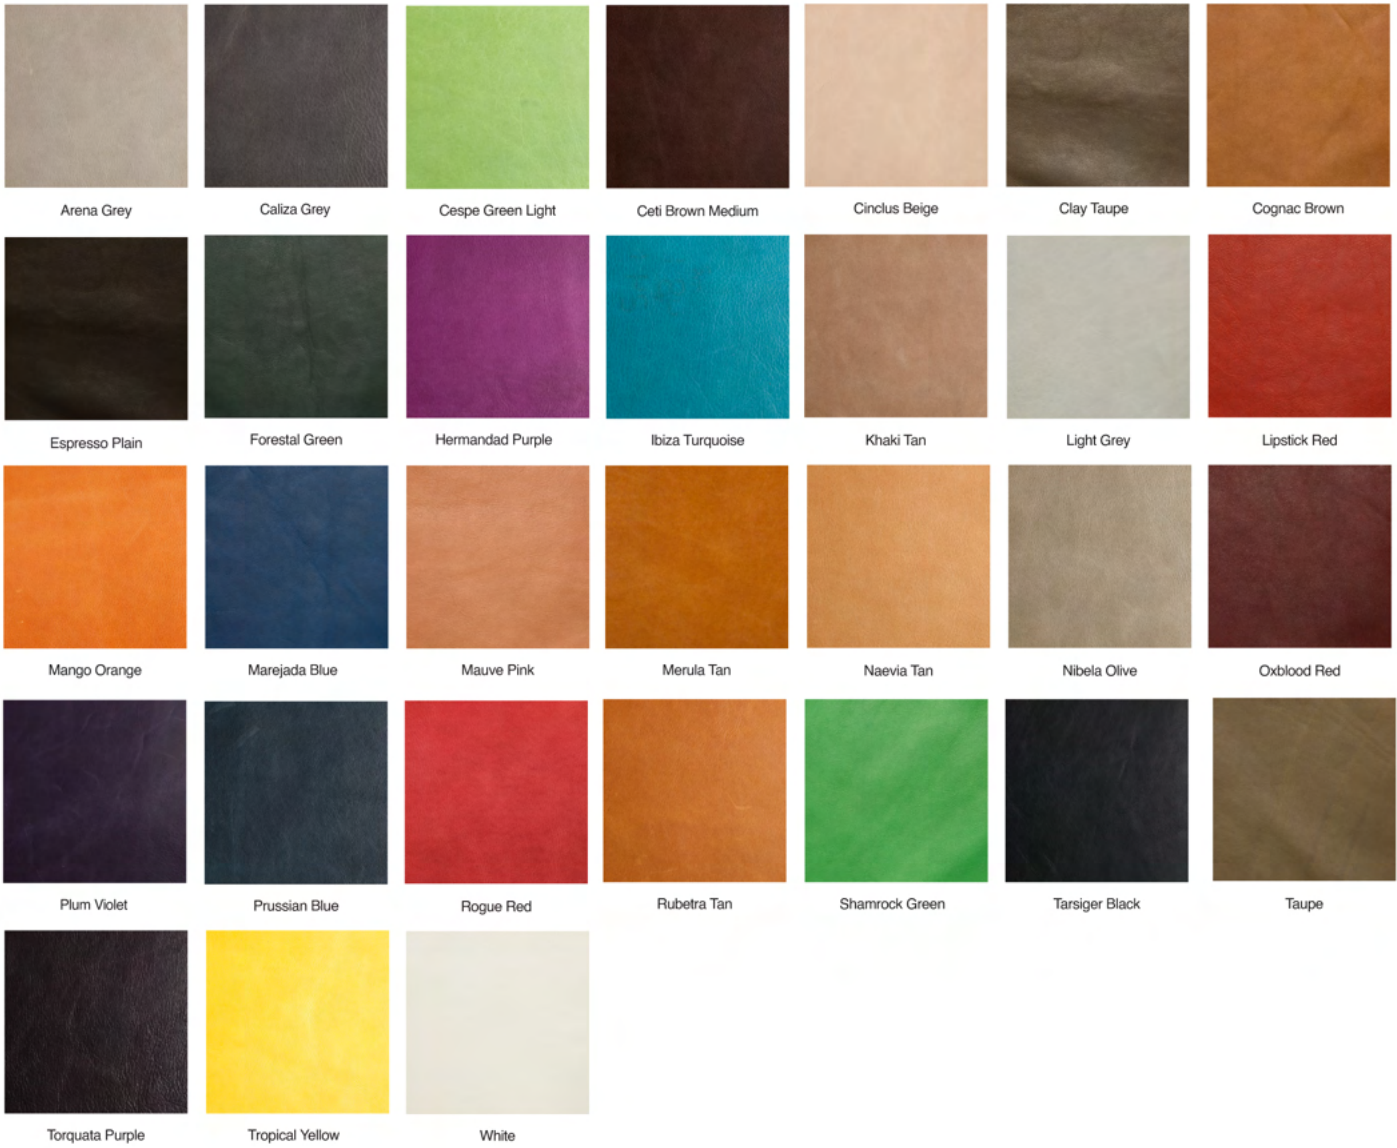

Tan

Mocha

Maroon

Grey

Cognac

Chocolate

TITANES

Asteria Silver Plain

Taupe

Teal

Violet

VESUVIOUS

VINTAGE