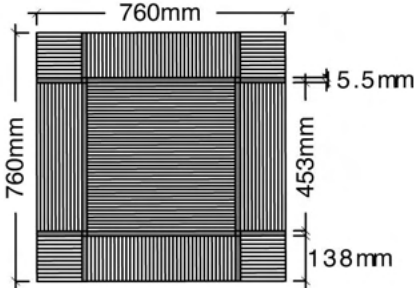

LINEARE

Lineaire's contrasting materials bring an understated elegance to any setting.

Layouts

Size

760x760 mm

Details

Customization Can be customized in different sizes

ABRUZZI