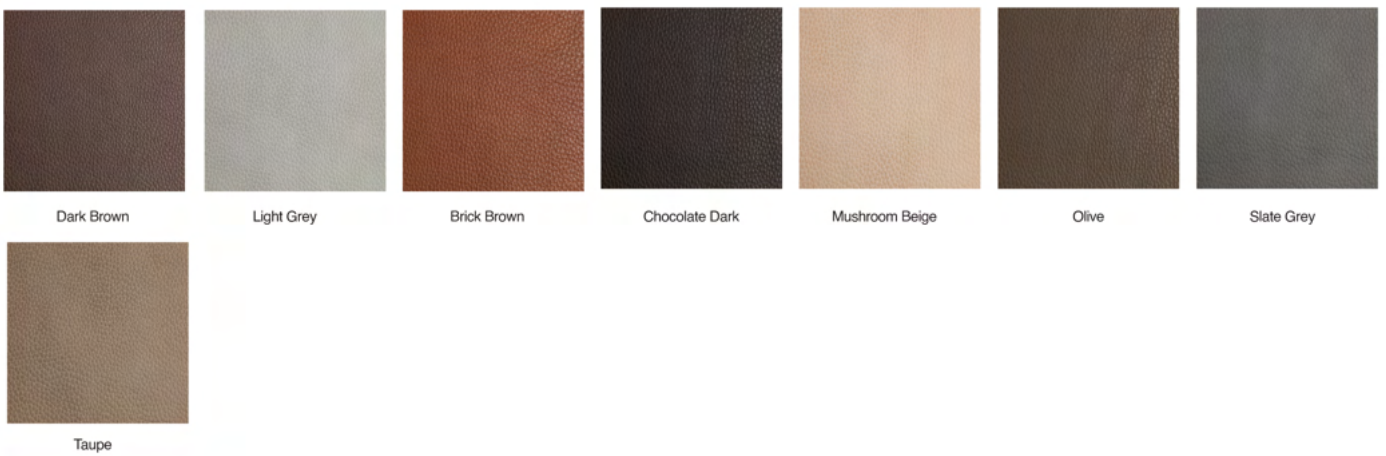

Beige Cream

Black

Bone

Brick Brown

Brown

Chocolate

Claret Brown

Clay Brown

Corn Silk

Cream

Dark Taupe

Forest

Golden Yellow

LUX

MILAN

MINERALE

Almond

Beige

Black

Burgundy

Cream

Deep Tan

Fern

Graphite