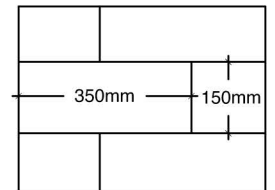

ENIGMA

A luxurious piece, Enigma offers rich texture and depth, adding a layer of mystery and allure to any design.

Layouts

Size

350mm x 150 mm

Details

Customization

Can be customized in different sizes