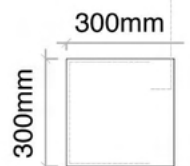

Layouts

Size

500mm x 500mm
300mm x 300mm
200mm x 200mm

Details

Customization

Can be customized in different sizes

ABRUZZI

Airforce Blue