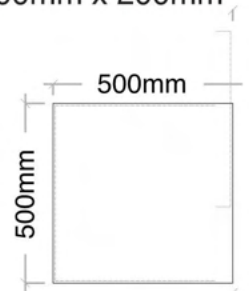

Layouts

Size

500mm x 500mm
300mm x 300mm
200mm x 200mm

Details

Customization

Can be customized in different sizes

ABRUZZI

Airforce Blue