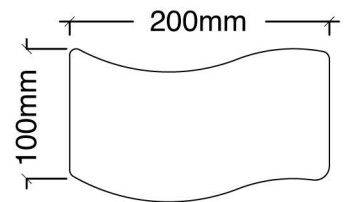

CELESTIA

Inspired by the beauty of natural elements, Celestia warm tones and authentic texture add organic charm to any space.

Layouts

Size

200mm x 100mm

Details

Customization

Can be customized in different sizes