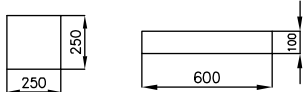

Layouts

Size

250x250 mm
600x100 mm

Details

Customization Can be customized in different sizes
Traffic Level Key
● Low
■ Medium
■ High

COLOR BASE

BARK

☞☞☞ Bark Black
BR 422