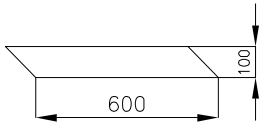

Layouts

Size

600 x 100 mm

Details

- Customization Can be customized in different sizes
- Traffic Level Key
 - Low
 - Medium
 - High

COLOR BASE

BARK

☞☞☞ Bark Black
BR 422