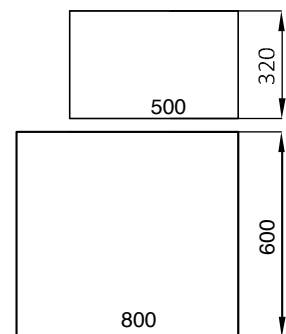

Layouts

Size

500 x 320 mm
800 x 600 mm

Details

Customization

Can be customized in different sizes

Traffic Level Key

- Low
- Medium
- High