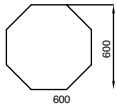

Layouts

Size
600 x 600 mm

Details

- Customization Can be customized in different sizes
- Traffic Level Key
 - Low
 - Medium
 - High

COLOR BASE

BARK

☞☞☞ Bark Black
BR 422

☞☞☞ Bark Dark Tan
BR 419