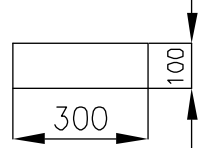

Layouts

Size

300 x 100 mm

Details

Customization

Can be customized in different sizes

Traffic Level Key

- Low
- Medium
- High