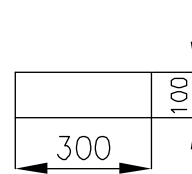

Layouts

Size

300 x 100 mm

Details

Customization
Traffic Level Key

Can be customized in different sizes

-  Low
-  Medium
-  High

COLOR BASE