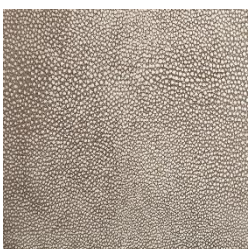

ELASMO

ALMALEATHER

Product	Elasmo
Application	Upholstery, Soft Furnishing, Wall Covering
Origin	European
Hide Type	Cow Hide
Average Hide Size	5.1 sqm (55.0 sqft)
Average Largest Cut Size	1700mm vertical and 1500mm horizontal
Thickness	1.1- 1.3 mm
Weight	92.5 gms / sqft
Grain	Corrected
Texture	Embossed stingray
Tannage	Full Chrome
Dye	Aniline
Finish	Pigmented two-tone tipped
Industry	Contract, Residential, Hospitality
Maintenance	Wipe cleanable, regular use of Alma leather cleaner and moisturizer is recommended.
Certifications	BS5852:part 1 source 0- cigarette BS5852:part 1 source 1- match
Minimum Order Quantity	1 hide
Custom	Custom Colours are available on request
Special Services	Perforation, Laser cutting, Embroidery is available on request.

COLOUR BOOK

Black Bronze

Borgia

Mink

Pearl

Platinum

Smoke

Taupe Cream