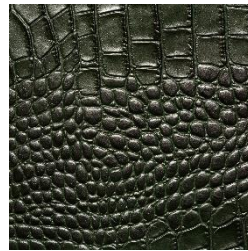

CROCO MEDI

ALMALEATHER

Product	Croco Medi
Application	Upholstery, Wall Covering, Cladding, Handrails, handles, nags and accessories.
Origin	American
Hide Type	Cow embossed
Average Hide Size	4.1 sqm (45.0 sqft)
Average Largest Cut Size	1600mm vertical and 1400mm horizontal
Thickness	1.1- 1.2 mm
Weight	100 gms / sqft
Grain	Corrected
Texture	Embossed Crocodile
Tannage	Chrome & Veg
Dye	Aniline
Finish	Semi Aniline two-tone tipped
Industry	Contract, Residential, Hospitality
Maintenance	Wipe cleanable, regular use of Alma leather cleaner and moisturizer is recommended
Certifications	Boston Fire Code BFD 1X-1 CA117 - Class 1 NFPA 260: Class 1
Minimum Order Quantity	1 hide
Custom	Custom Colours available on request
Special Services	Perforation, Laser cutting, Embroidery is available on request.

COLOUR BOOK

Aubergine

Blue

Espresso

Olive

Stone