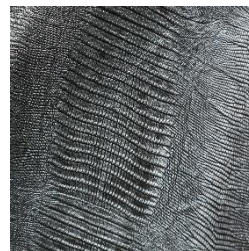

CALLONETTA

ALMALEATHER

Product	Callonetta
Application	Upholstery, Wall Covering, Cladding
Origin	American
Hide Type	Cow embossed
Average Hide Size	4.1 sqm (45.0 sqft)
Average Largest Cut Size	1600mm vertical and 1400mm horizontal
Thickness	1.1- 1.3 mm
Weight	65 gms / sqft
Grain	Corrected
Texture	Embossed Lizard
Tannage	Chrome & Veg
Dye	Aniline
Finish	Semi Aniline two-tone tipped
Industry	Contract, Residential, Hospitality
Maintenance	Wipe cleanable, regular use of Alma leather cleaner and moisturizer is recommended.
Certifications	Boston Fire Code BFD 1X-1 CA117 - Class 1 NFPA 260: Class 1
Minimum Order Quantity	1 hide
Custom	Custom Colours available on request
Special Services	Perforation, Laser cutting, Embroidery is available on request.

COLOUR BOOK

Black

Cognac

Navy

Pewter

Sable