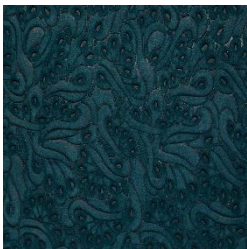

AMERICA HAITI

ALMALEATHER

Product	America Haiti
Application	Wall Covering, Cladding
Origin	European
Hide Type	Cow Suede
Average Hide Size	1.86 sq m (20.0 sq ft)
Average Largest Cut Size	900mm vertical and 1200 horizontal
Thickness	1.2 - 1.4 mm
Weight	145 gms / sqft
Grain	Suede
Texture	Suede Embossed
Tannage	Full Chrome
Dye	Aniline
Finish	Suede
Industry	Contract, Residential, Hospitality
Maintenance	Avoid any wet cleaning. Wet finger marks or any dirt marks can be removed simply by brushing with a colourless sponge. Regular dusting and brushing keep this leather clean. Any spillages should be blotted immediately with an absorbent dry cloth. Do not rub. For any other damage or stain removal, please call an expert from Alma Leather
Certifications	UNI EN 1021-1 Pass UNI EN 1021-2 Pass
Minimum Order Quantity	8 hides
Custom	Custom Colours available on request
Special Services	Perforation, Laser cutting, Embroidery is available on request.

COLOUR BOOK

Galino

Teal